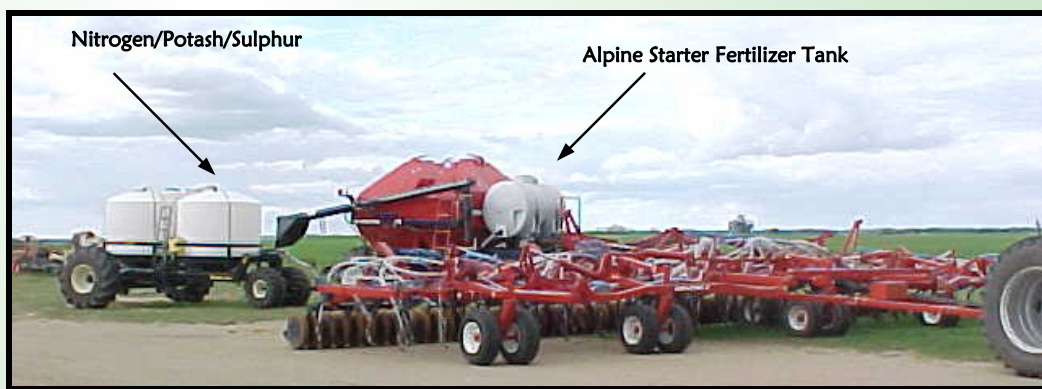

... Maximizing Phosphate Efficiency ...

Alpine Solutions ... Volume 2, Issue 1 Fall, 2004

ALPINE Plant Foods

Supplier of

- Seed-placed Liquid Phosphate
 - Full line of Liquid Micronutrients
 - Full line of Liquid Foliar Fertilizers
 - Full line of Application Kits for your Air Drill

450 GALLON TANK PLANTS 150 ACRES PER FILL-UP

Hook-up & get the **ALPINE** Liquid Advantage!

Seed-placed Liquid Phosphate, in a form immediately available to the plant,
grows aggressive root systems & healthy plants.

Maximize your Phosphate efficiency with **ALPINE** Liquid Plant Food.

PEA DEMONSTRATION PLOT			
HONEY FARMS Frontier, Saskatchewan			
PLANTED:	April 10, 2004	HARVESTED:	Sept. 9, 2004
VARIETY:	Grand	PLANTING RATE:	180 lbs/acre
REPLICATION:	2		
TREATMENT	MOISTURE	BU/ACRE	
Alpine 6-22-4 @ 3 gals	13.0 %	59.0 Bu	
Alpine 6-22-4 @ 5 gals.	13.0 %	58.3 Bu	
40 lbs 11-52-0 Seed Placed	13.0 %	58.0 Bu	
No Starter	13.0 %	52.9 Bu	
Alpine Advantage		+ 6.1 Bu	